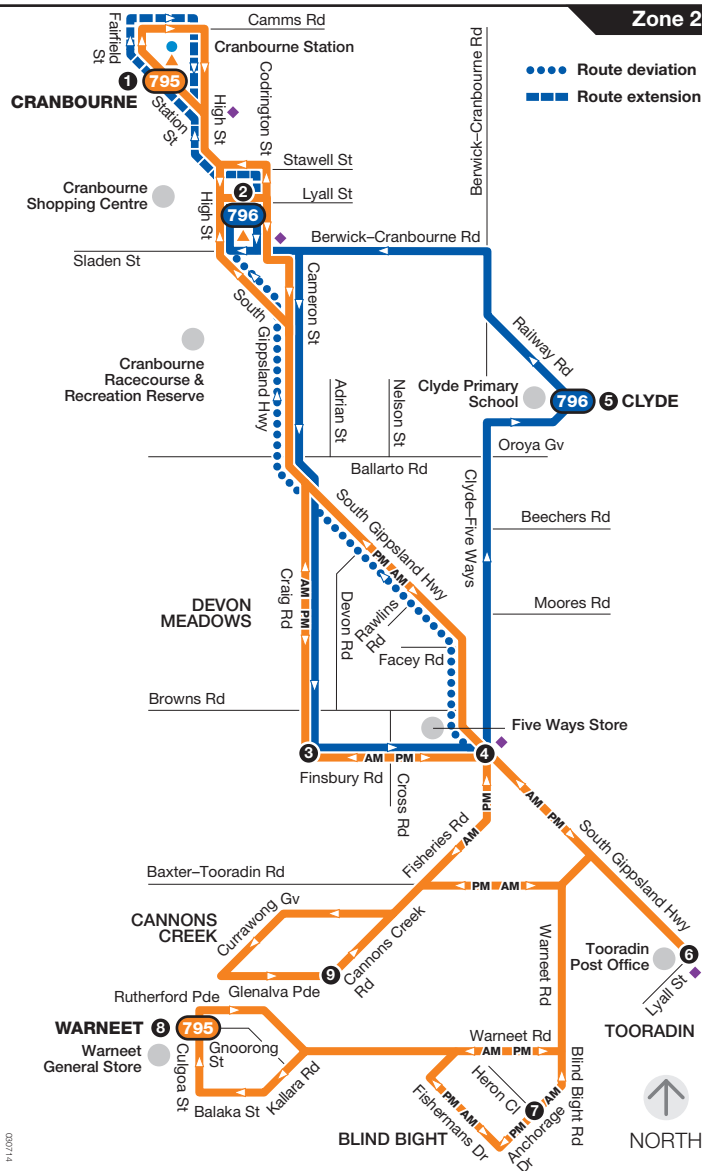

Cranbourne

Route 795 via Warneet

Route 796 via Clyde (school days only)

0300714

Ticketing zone

Single zone

- Connecting train
- Connecting VL line train
- Connecting VL line coach
- Connecting bus
- Major stop

For more information visit ptv.vic.gov.au or call 1800 800 007 (6am – midnight daily)

MAP NOT TO SCALE

© Public Transport Victoria 2014